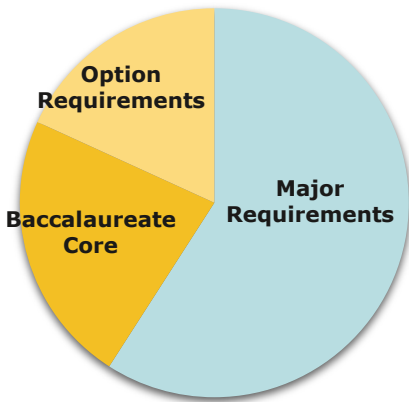

TRANSFER GUIDE FOR OREGON STATE UNIVERSITY

Major Offered At:

CORVALLIS

**Linn-Benton
Community College**

Natural Resources Major with Forest Ecosystems Option

Natural Resources students are passionate about the world around them. They collaborate to preserve and protect the natural world for future generations. Students will understand the nature of forest ecosystems and the process by which they function.

Course work includes an understanding of the multiple resources and values associated with forest ecosystems and some of the techniques involved in managing them.

Your Bachelor's Degree (BS) in Natural Resources

- A minimum of 180 credits are required for graduation; 60 must be upper division (300 and 400-level courses).
- A maximum of 135 credits earned at a community college may be applied toward a bachelor's degree at OSU.
- Only courses with letter prefixes and numbers above 100 are accepted.
- [More info at forestry.oregonstate.edu/undergraduate-programs/natural-resources/forest-ecosystems](http://forestry.oregonstate.edu/undergraduate-programs/natural-resources/forest-ecosystems)